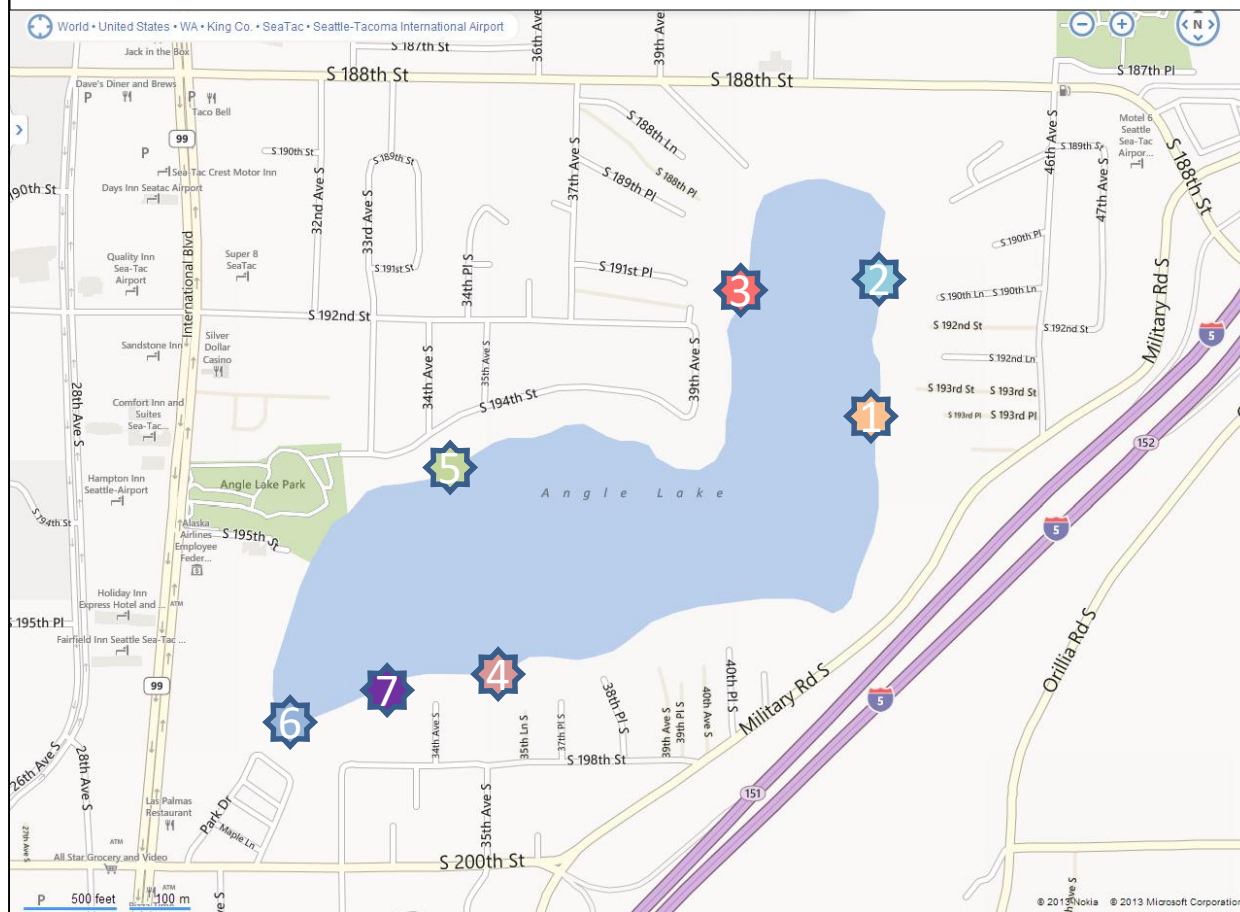

Christmas Boats & Santa on Angle Lake

Brought to You by the Members of the Angle Lake Shore Club

Scheduled Stops

- 1 • 5:00 pm Maria Rice and Andrew
- 2 • 5:20 pm David and Maritza Gutierrez
- 3 • 5:40 pm Harvey and Phyllis Pickett
- 4 • 6:00 pm Dave and Pam Yorozu
- 5 • 6:15 pm Kathy Gehring
- 6 • 6:30 pm Angle Lake Mobile Home Park
- 7 • 6:50 pm Curtis and Kerry Steinke

Times are approximate and may change without prior notice. Refer to the Angle Lake Shore Club blog for the latest schedule information.

- * **Release from Liability:** Recognizing that the ALSC, a non-profit neighborhood based organization run solely on a voluntary basis, will do everything within our capability to best ensure a safe experience, it is important to understand that participation by any member(s) or non-member(s) in any activities sponsored by the ALSC is to do so at the participants own risk.